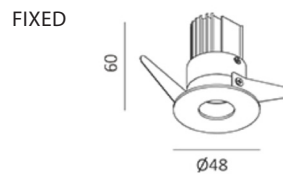

- 3 watt and 5 watt 4000K
- 12,24/40 degree
- Black RAL9005 or white RAL9010 bezel
- CRI80
- CRI90 or CRI93 3000K
- CRI95 or CRI98 2700K
- 3 hour emergency
- DALI

FIXED / TILTABLE SPECIFICATION

FIXED		TILTABLE	
AXMF3	3 WATT	AXMT3	3 WATT
AXMF5	5 WATT	AXMF5	5 WATT

➤ Cutout:35mm
 ▨ 5-25mm

➤ Cutout:40mm
 ▨ 5-25mm
 25°

Add suffix to catalogue number:

DD: DALI DSI. **E3:** Integral 3 hour emergency.
ST3: Self test emergency. **DE3 :** DALI emergency 12, 24 or 40 for beam
BK: Black. **W:** White bezel.
 CRI, 80, 90, 92, 95, 98
 4K, 3K or 27K Kelvin