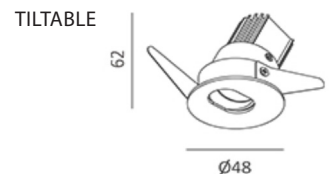

- 3 watt and 5 watt 4000K
- 12,24/40 degree
- Black RAL9005 or white RAL9010 bezel
- CRI80
- CRI90 or CRI93 3000K
- CRI95 or CRI98 2700K
- 3 hour emergency
- DALI

FIXED / TILTABLE SPECIFICATION

FIXED		TILTABLE	
AXMF3	3 WATT	AXMT3	3 WATT
AXMF5	5 WATT	AXMF5	5 WATT

➤ Cutout:35mm
 ▨ 5-25mm

➤ Cutout:40mm
 ▨ 5-25mm
 25°

Add suffix to catalogue number:

DD: DALI DSI. **E3:** Integral 3 hour emergency.
ST3: Self test emergency. **DE3 :** DALI emergency 12, 24 or 40 for beam
BK: Black. **W:** White bezel.
 CRI, 80, 90, 92, 95, 98
 4K, 3K or 27K Kelvin